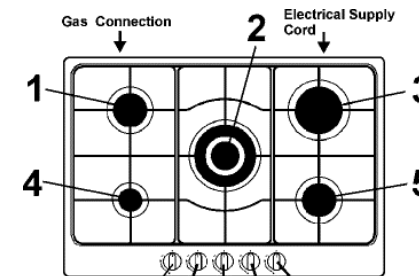

90cm Gas Cooktop

MODEL/P64TC-CI

FEATURES

4 Burners—simmer, medium, semi rapid, triple and wok burner

Stainless Steel finish

Cast iron trivets

Automatic electronic ignition

Same height trivets for ease of use

SAFETY

Flame failure safety device

PRODUCT DIMENSIONS

490mm x 820mm

Natural Propane

1 Semirapid Burner	7.0 MJ	7.4 MJ
2 Wok Burner	13.0 MJ	10.4 MJ

Natural Propane

3 Rapid Burner	12.0 MJ	9.0 MJ
4 Auxiliary Burner	4.2 MJ	4.0 MJ
5 Semirapid Burner		